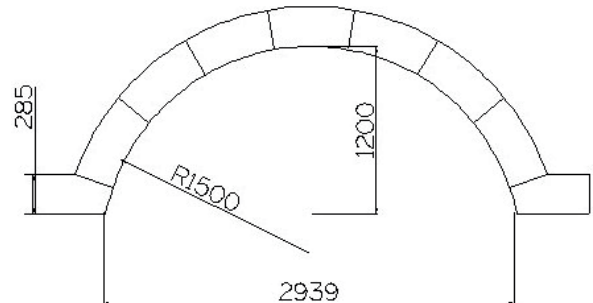

*Discount Group H applies to all products.

Dover White Roman Ends

PC09RE8 9" Roman end set for 4ft radius

PC12RE8 12" Roman end set for 4ft radius

PC09RE10 9" Roman end set for 5ft radius

PC12RE10 12" Roman end set for 5ft radius

PC09RE10LP 9" Roman end set for 5ft radius low profile

PC12RE10LP 12" Roman end set for 5ft radius low profile