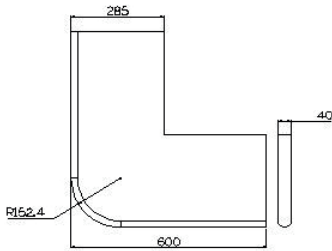

Functional and modern

Available **exclusively** from Certikin, Dover White coping stones are made from sandstone and are both functional and modern looking. They are sawn on all six sides ensuring a flat surface all round making them easy to lay as well as preventing the collection of water and dirt on the surface.

The surface of each stone is also honed to give a smooth finish however the natural suction of the pores in the stone make it slip resistant – a necessity for pool surrounds.

PC12EC