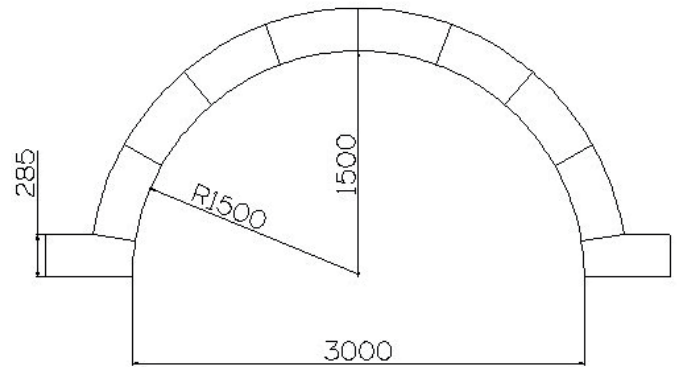

*Discount Group H applies to all products.

Dover White Roman Ends

PC09RE8 9" Roman end set for 4ft radius

PC12RE8 12" Roman end set for 4ft radius

PC09RE10 9" Roman end set for 5ft radius

PC12RE10 12" Roman end set for 5ft radius

PC09RE10LP 9" Roman end set for 5ft radius low profile

PC12RE10LP 12" Roman end set for 5ft radius low profile