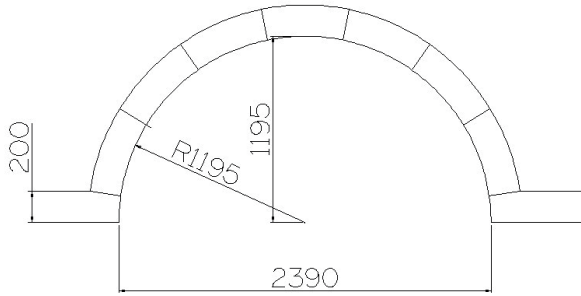

*Discount Group H applies to all products.

Dover White Roman Ends

PC09RE8 9" Roman end set for 4ft radius

PC12RE8 12" Roman end set for 4ft radius

PC09RE10 9" Roman end set for 5ft radius

PC12RE10 12" Roman end set for 5ft radius