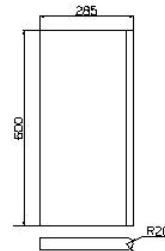

PC12ST

Important product information

Dover White coping stones are made from natural stone therefore there will be variations in colour and texture.

To ensure that Dover White copings will be a suitable replacement, please check the dimensions of existing copings and compare with those shown before ordering.

It is important the copings are sealed when they are first laid using the recommended product. If this process is not completed, Certikin cannot be held liable for any discolouration or staining.

All prices shown are subject to delivery and VAT.