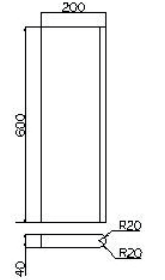

PC09ST

Code*	Description	Retail Price
PC09ST	9" Straight coping 200 x 600 x 40	£22.50
PC09IC	9" Internal 6" radius corner coping	£105.00
PC09EC	9" External 6" radius corner coping	£140.00
PC09RE10	9" Roman end set for 5ft radius	£1,240.00
PC09RE8	9" Roman end set for 4ft radius	£1,050.00
PC09RE10LP	9" Roman end set for 5ft radius low profile	£1,240.00
PC12ST	12" Straight coping 285 x 600 x 40	£27.50
PC12IC	12" Internal 6" radius corner coping	£105.00
PC12EC	12" External 6" radius corner coping	£140.00
PC12RE10	12" Roman end set for 5ft radius	£1,240.00
PC12RE8	12" Roman end set for 4ft radius	£1,050.00
PC12RE10LP	12" Roman end set for 5ft radius low profile	£1,240.00
PCDWPAVING	Paving per m²	£98.00

*Discount Group H applies to all products.

Roman end kits are made to order and have a 2 week lead time.

Protect your investment

Dover White is a very porous material therefore we highly recommend the application of RPB Patio Sealer to ensure it maintains it's beautiful finish.

By applying this product, it will provide a protective repellent layer to stop staining of the stone from water or oil-based dirt as well as other grime.