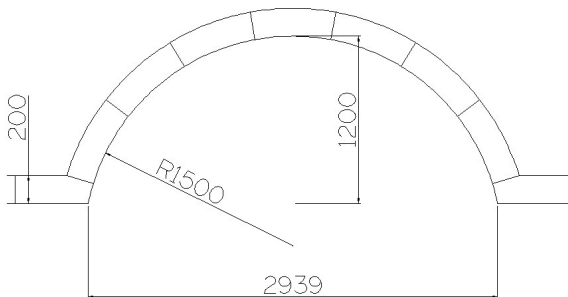

*Discount Group H applies to all products.

Dover White Roman Ends

PC09RE8 9" Roman end set for 4ft radius

PC12RE8 12" Roman end set for 4ft radius

PC09RE10 9" Roman end set for 5ft radius

PC12RE10 12" Roman end set for 5ft radius

PC09RE10LP 9" Roman end set for 5ft radius low profile

PC12RE10LP 12" Roman end set for 5ft radius low profile