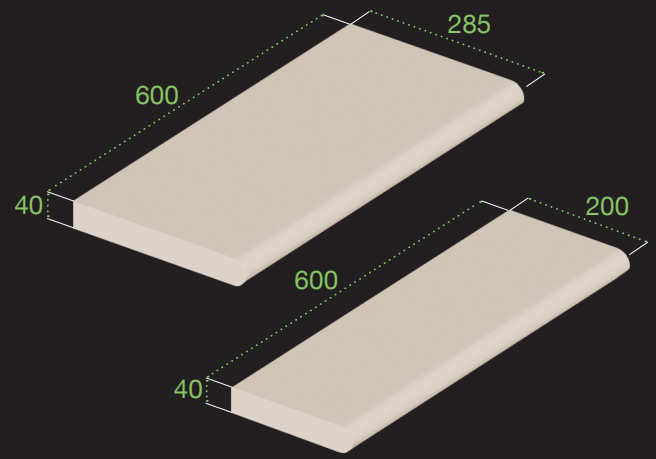

Functional and modern

Available **exclusively** from Certikin, Dover White coping stones are made from sandstone and are both functional and modern looking. They are sawn on all six sides ensuring a flat surface all round making them easy to lay as well as preventing the collection of water and dirt on the surface.

The surface of each stone is also honed to give a smooth finish however the natural suction of the pores in the stone make it slip resistant – a necessity for pool surrounds.

PC12EC