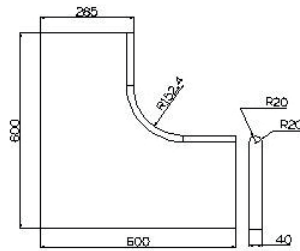

Functional and modern

Available **exclusively** from Certikin, Dover White coping stones are made from sandstone and are both functional and modern looking. They are sawn on all six sides ensuring a flat surface all round making them easy to lay as well as preventing the collection of water and dirt on the surface.

The surface of each stone is also honed to give a smooth finish however the natural suction of the pores in the stone make it slip resistant – a necessity for pool surrounds.

PC12IC

Important product information

Dover White coping stones are made from natural stone therefore there will be variations in colour and texture.

To ensure that Dover White copings will be a suitable replacement, please check the dimensions of existing copings and compare with those shown before ordering.

It is important the copings are sealed when they are first laid using the recommended product. If this process is not completed, Certikin cannot be held liable for any discolouration or staining.

All prices shown are subject to delivery and VAT.

Code*	Description	Retail Price
PC09ST	9" Straight coping 200 x 600 x 40	£22.50
PC09IC	9" Internal 6" radius corner coping	£105.00
PC09EC	9" External 6" radius corner coping	£140.00
PC09RE10	9" Roman end set for 5ft radius	£1,240.00
PC09RE8	9" Roman end set for 4ft radius	£1,050.00
PC09RE10LP	9" Roman end set for 5ft radius low profile	£1,240.00
PC12ST	12" Straight coping 285 x 600 x 40	£27.50
PC12IC	12" Internal 6" radius corner coping	£105.00
PC12EC	12" External 6" radius corner coping	£140.00
PC12RE10	12" Roman end set for 5ft radius	£1,240.00
PC12RE8	12" Roman end set for 4ft radius	£1,050.00
PC12RE10LP	12" Roman end set for 5ft radius low profile	£1,240.00
PCDWPAVING	Paving per m²	£98.00

*Discount Group H applies to all products.