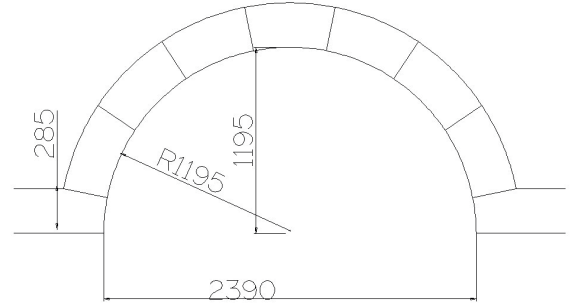

*Discount Group H applies to all products.

Dover White Roman Ends

PC09RE8 9" Roman end set for 4ft radius

PC12RE8 12" Roman end set for 4ft radius

PC09RE10 9" Roman end set for 5ft radius

PC12RE10 12" Roman end set for 5ft radius

PC09RE10LP 9" Roman end set for 5ft radius low profile

PC12RE10LP 12" Roman end set for 5ft radius low profile