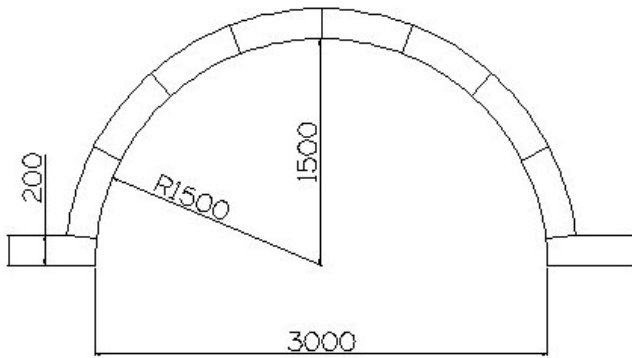

*Discount Group H applies to all products.

Dover White Roman Ends

PC09RE8 9" Roman end set for 4ft radius

PC12RE8 12" Roman end set for 4ft radius

PC09RE10 9" Roman end set for 5ft radius

PC12RE10 12" Roman end set for 5ft radius

PC09RE10LP 9" Roman end set for 5ft radius low profile

PC12RE10LP 12" Roman end set for 5ft radius low profile