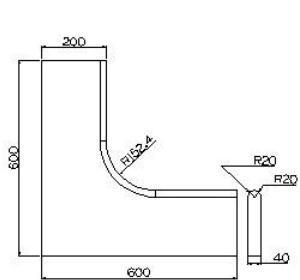

Functional and modern

Available **exclusively** from Certikin, Dover White coping stones are made from sandstone and are both functional and modern looking. They are sawn on all six sides ensuring a flat surface all round making them easy to lay as well as preventing the collection of water and dirt on the surface.

The surface of each stone is also honed to give a smooth finish however the natural suction of the pores in the stone make it slip resistant – a necessity for pool surrounds.

Important product information

Dover White coping stones are made from natural stone therefore there will be variations in colour and texture.

To ensure that Dover White copings will be a suitable replacement, please check the dimensions of existing copings and compare with those shown before ordering.

It is important the copings are sealed when they are first laid using the recommended product. If this process is not completed, Certikin cannot be held liable for any discolouration or staining.

All prices shown are subject to delivery and VAT.

PC09IC

Code*	Description	Retail Price
PC09ST	9" Straight coping 200 x 600 x 40	£22.50
PC09IC	9" Internal 6" radius corner coping	£105.00
PC09EC	9" External 6" radius corner coping	£140.00
PC09RE10	9" Roman end set for 5ft radius	£1,240.00
PC09RE8	9" Roman end set for 4ft radius	£1,050.00
PC09RE10LP	9" Roman end set for 5ft radius low profile	£1,240.00
PC12ST	12" Straight coping 285 x 600 x 40	£27.50
PC12IC	12" Internal 6" radius corner coping	£105.00
PC12EC	12" External 6" radius corner coping	£140.00
PC12RE10	12" Roman end set for 5ft radius	£1,240.00
PC12RE8	12" Roman end set for 4ft radius	£1,050.00
PC12RE10LP	12" Roman end set for 5ft radius low profile	£1,240.00
PCDWPAVING	Paving per m²	£98.00

*Discount Group H applies to all products.