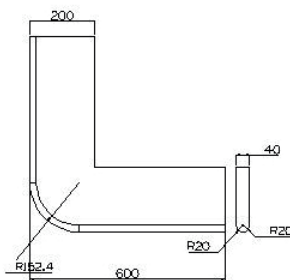

Functional and modern

Available **exclusively** from Certikin, Dover White coping stones are made from sandstone and are both functional and modern looking. They are sawn on all six sides ensuring a flat surface all round making them easy to lay as well as preventing the collection of water and dirt on the surface.

The surface of each stone is also honed to give a smooth finish however the natural suction of the pores in the stone make it slip resistant – a necessity for pool surrounds.

Important product information

Dover White coping stones are made from natural stone therefore there will be variations in colour and texture.

To ensure that Dover White copings will be a suitable replacement, please check the dimensions of existing copings and compare with those shown before ordering.

It is important the copings are sealed when they are first laid using the recommended product. If this process is not completed, Certikin cannot be held liable for any discolouration or staining.

All prices shown are subject to delivery and VAT.

PC09EC

Code*	Description	Retail Price
PC09ST	9" Straight coping 200 x 600 x 40	£22.50
PC09IC	9" Internal 6" radius corner coping	£105.00
PC09EC	9" External 6" radius corner coping	£140.00
PC09RE10	9" Roman end set for 5ft radius	£1,240.00
PC09RE8	9" Roman end set for 4ft radius	£1,050.00
PC09RE10LP	9" Roman end set for 5ft radius low profile	£1,240.00
PC12ST	12" Straight coping 285 x 600 x 40	£27.50
PC12IC	12" Internal 6" radius corner coping	£105.00
PC12EC	12" External 6" radius corner coping	£140.00
PC12RE10	12" Roman end set for 5ft radius	£1,240.00
PC12RE8	12" Roman end set for 4ft radius	£1,050.00
PC12RE10LP	12" Roman end set for 5ft radius low profile	£1,240.00
PCDWPAVING	Paving per m²	£98.00

*Discount Group H applies to all products.